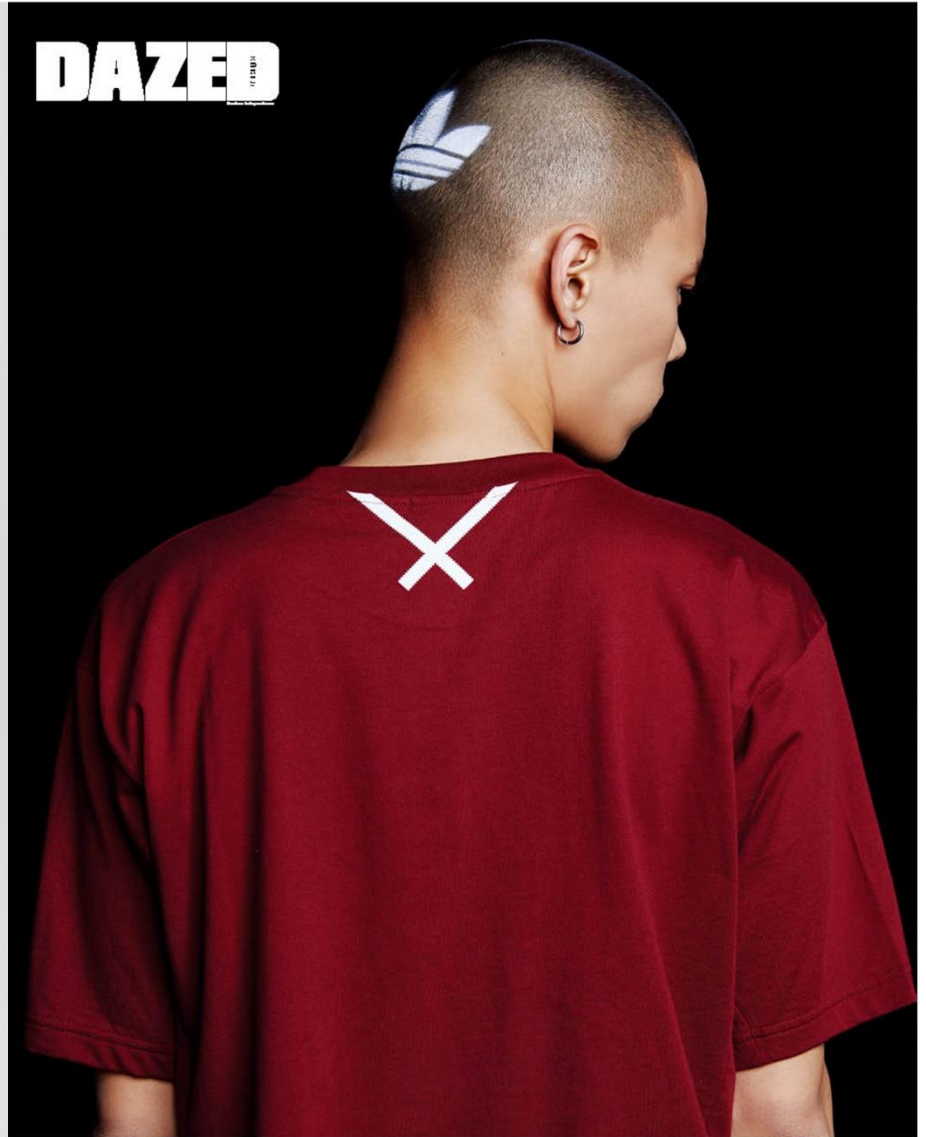

**공도유**  
**KONG DO YU**

Birth  
**1994**

Height  
**183 cm**

Waist  
**28 inch**

Shoe  
**280 mm**

# 공도유 KONG DO YU

Birth 1994 Height 183 cm Waist 28 inch Shoe 280 mm

**DAZED** KOREA

**DAZED** KOREA